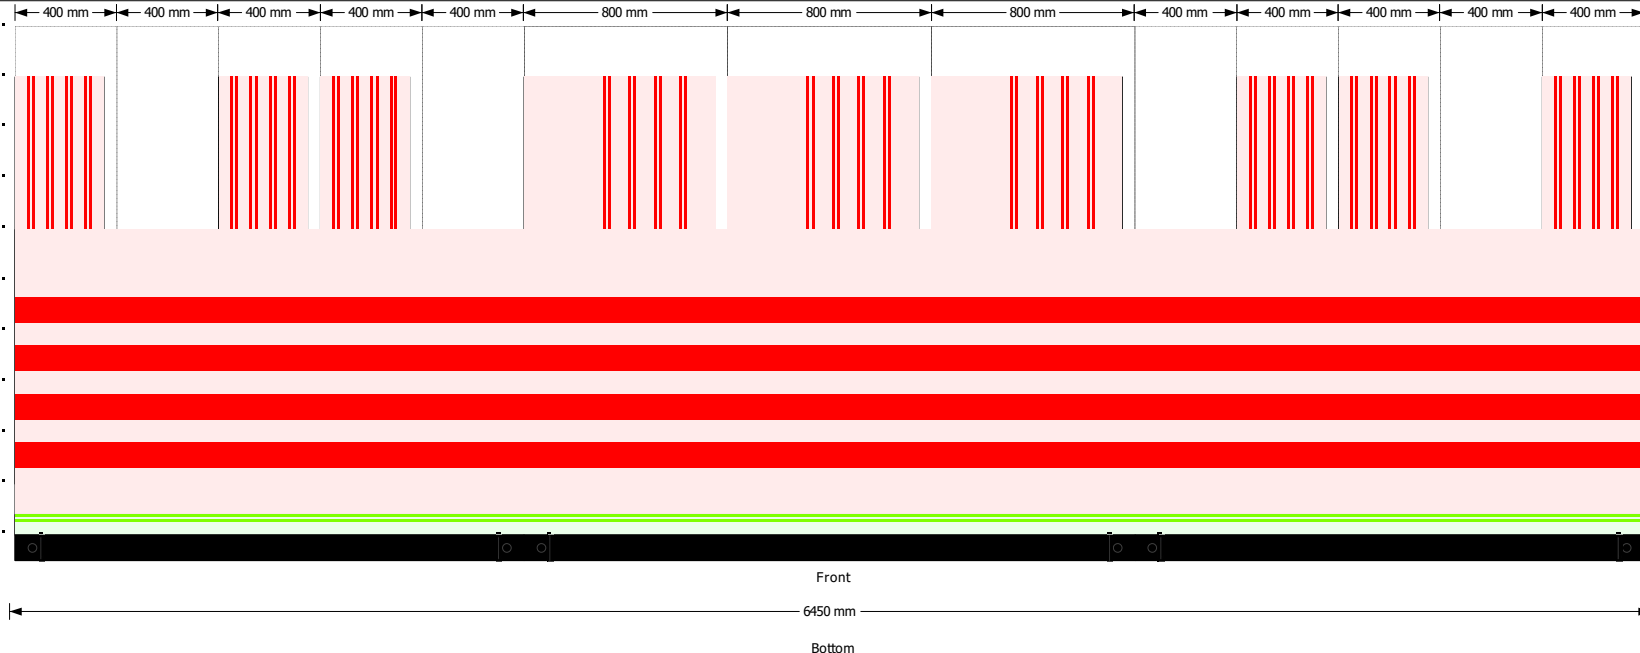

Title Lorimer St: MSB-A1_Rev4	Designer PH	Your Reference	Standard IEC 61439-2	Busbar Rating 3200A	Form	4A
					Width	6475 mm
Customer Data Exchange	Date 2018-08-27	Short Circuit Rating Prospective	Colour RAL7032SMF	Incomer Rating 0A	Height	2125 mm
					Depth	850 mm
			Earthing System TN-S system	IP Rating 43	Drawing No:	

Title Lorimer St: MSB-A1_Rev4	Designer PH	Your Reference	Standard IEC 61439-2	Busbar Rating 3200A	Form 4A
					Width 6475 mm
Customer Data Exchange	Date 2018-08-27	Short Circuit Rating Prospective	Colour RAL7032SMF	Incomer Rating 0A	Height 2125 mm
					Depth 850 mm
					Drawing No:
			Earthing System TN-S system	IP Rating 43	