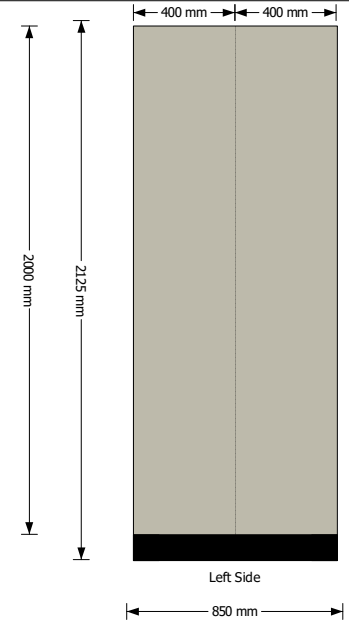

Title Lorimer St: MSB-A1_Rev4	Designer PH	Your Reference	Standard IEC 61439-2	Busbar Rating 3200A	Form	4A
					Width	6475 mm
Customer Data Exchange	Date 2018-08-27	Short Circuit Rating Prospective	Colour RAL7032SMF	Incomer Rating 0A	Height	2125 mm
					Depth	850 mm
			Earthing System TN-S system	IP Rating 43	Drawing No:	

Title Lorimer St: MSB-A1_Rev4	Designer PH	Your Reference	Standard IEC 61439-2	Busbar Rating 3200A	Form 4A
					Width 6475 mm
Customer Data Exchange	Date 2018-08-27	Short Circuit Rating Prospective	Colour RAL7032SMF	Incomer Rating 0A	Height 2125 mm
					Depth 850 mm
					Drawing No:
			Earthing System TN-S system	IP Rating 43	